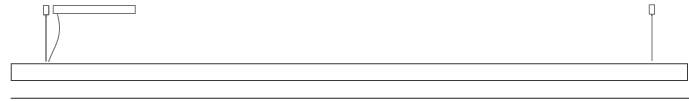

PROJECT
TYPE
SPECIFIER
QUANTITY
DATE

LED60 SUSPENSION

D71018- -

base number
Color   Finish
Temperature   Options

1. To build a product code in our configurator select the specify button on the base model # product page
2. To build a manual product code on this datasheet choose from the options listed below in blue font and add the suffix to the base model #

GENERAL

Series: Woodlin
Subseries: LED60
Brand: Tunto
Division: Design
Mounting Type: Suspension
Mounting Location: Ceiling
Subcategory: Profile

PHYSICAL

Shape: Rectangle
Length (mm): 1600
Length (in): 63
Width (mm): 60
Width (in): 2 ³/₈
Height (mm): 60
Height (in): 2 ³/₈
Max. Overall Height (mm): 2060
Max. Overall Height (in): 81 ¹/₈
Light Distribution: Direct
Diffuser: Opal
Fixture Finish: [WAL](#) / [ASH](#) / [OAK](#) / [BLK](#) / [WHI](#)
Fixture Material: Wood
Cable Details: 2000mm / 78 3/4"

ELECTRICAL

Lamp Type: LED
Input Wattage (W): 70
Total Output Wattage (W): 63
Dimming: Tri-Mode (Non-Dimming and Phase Dimming (120Vac only) and 0-10V Dimming)
Driver Included: Yes
Driver Location: Integrated
Driver Type: Constant Current - Universal
Driver Class: Class 2
Input Voltage (V): 120 - 277
Constant Current (MA): 700

LED

Color Temperature (°K): [2700](#) / [3000](#) / [4000](#)
Max. Delivered Lumen (lm): 5450
CRI: >93 CRI
Lamp Life (hrs): 50000

OPTICAL

RATINGS AND CERTIFICATIONS

Certified By: Certified for North American Standards
IP rating: IP20

1600mm 63"

60mm 2 ³/₈"

Direct